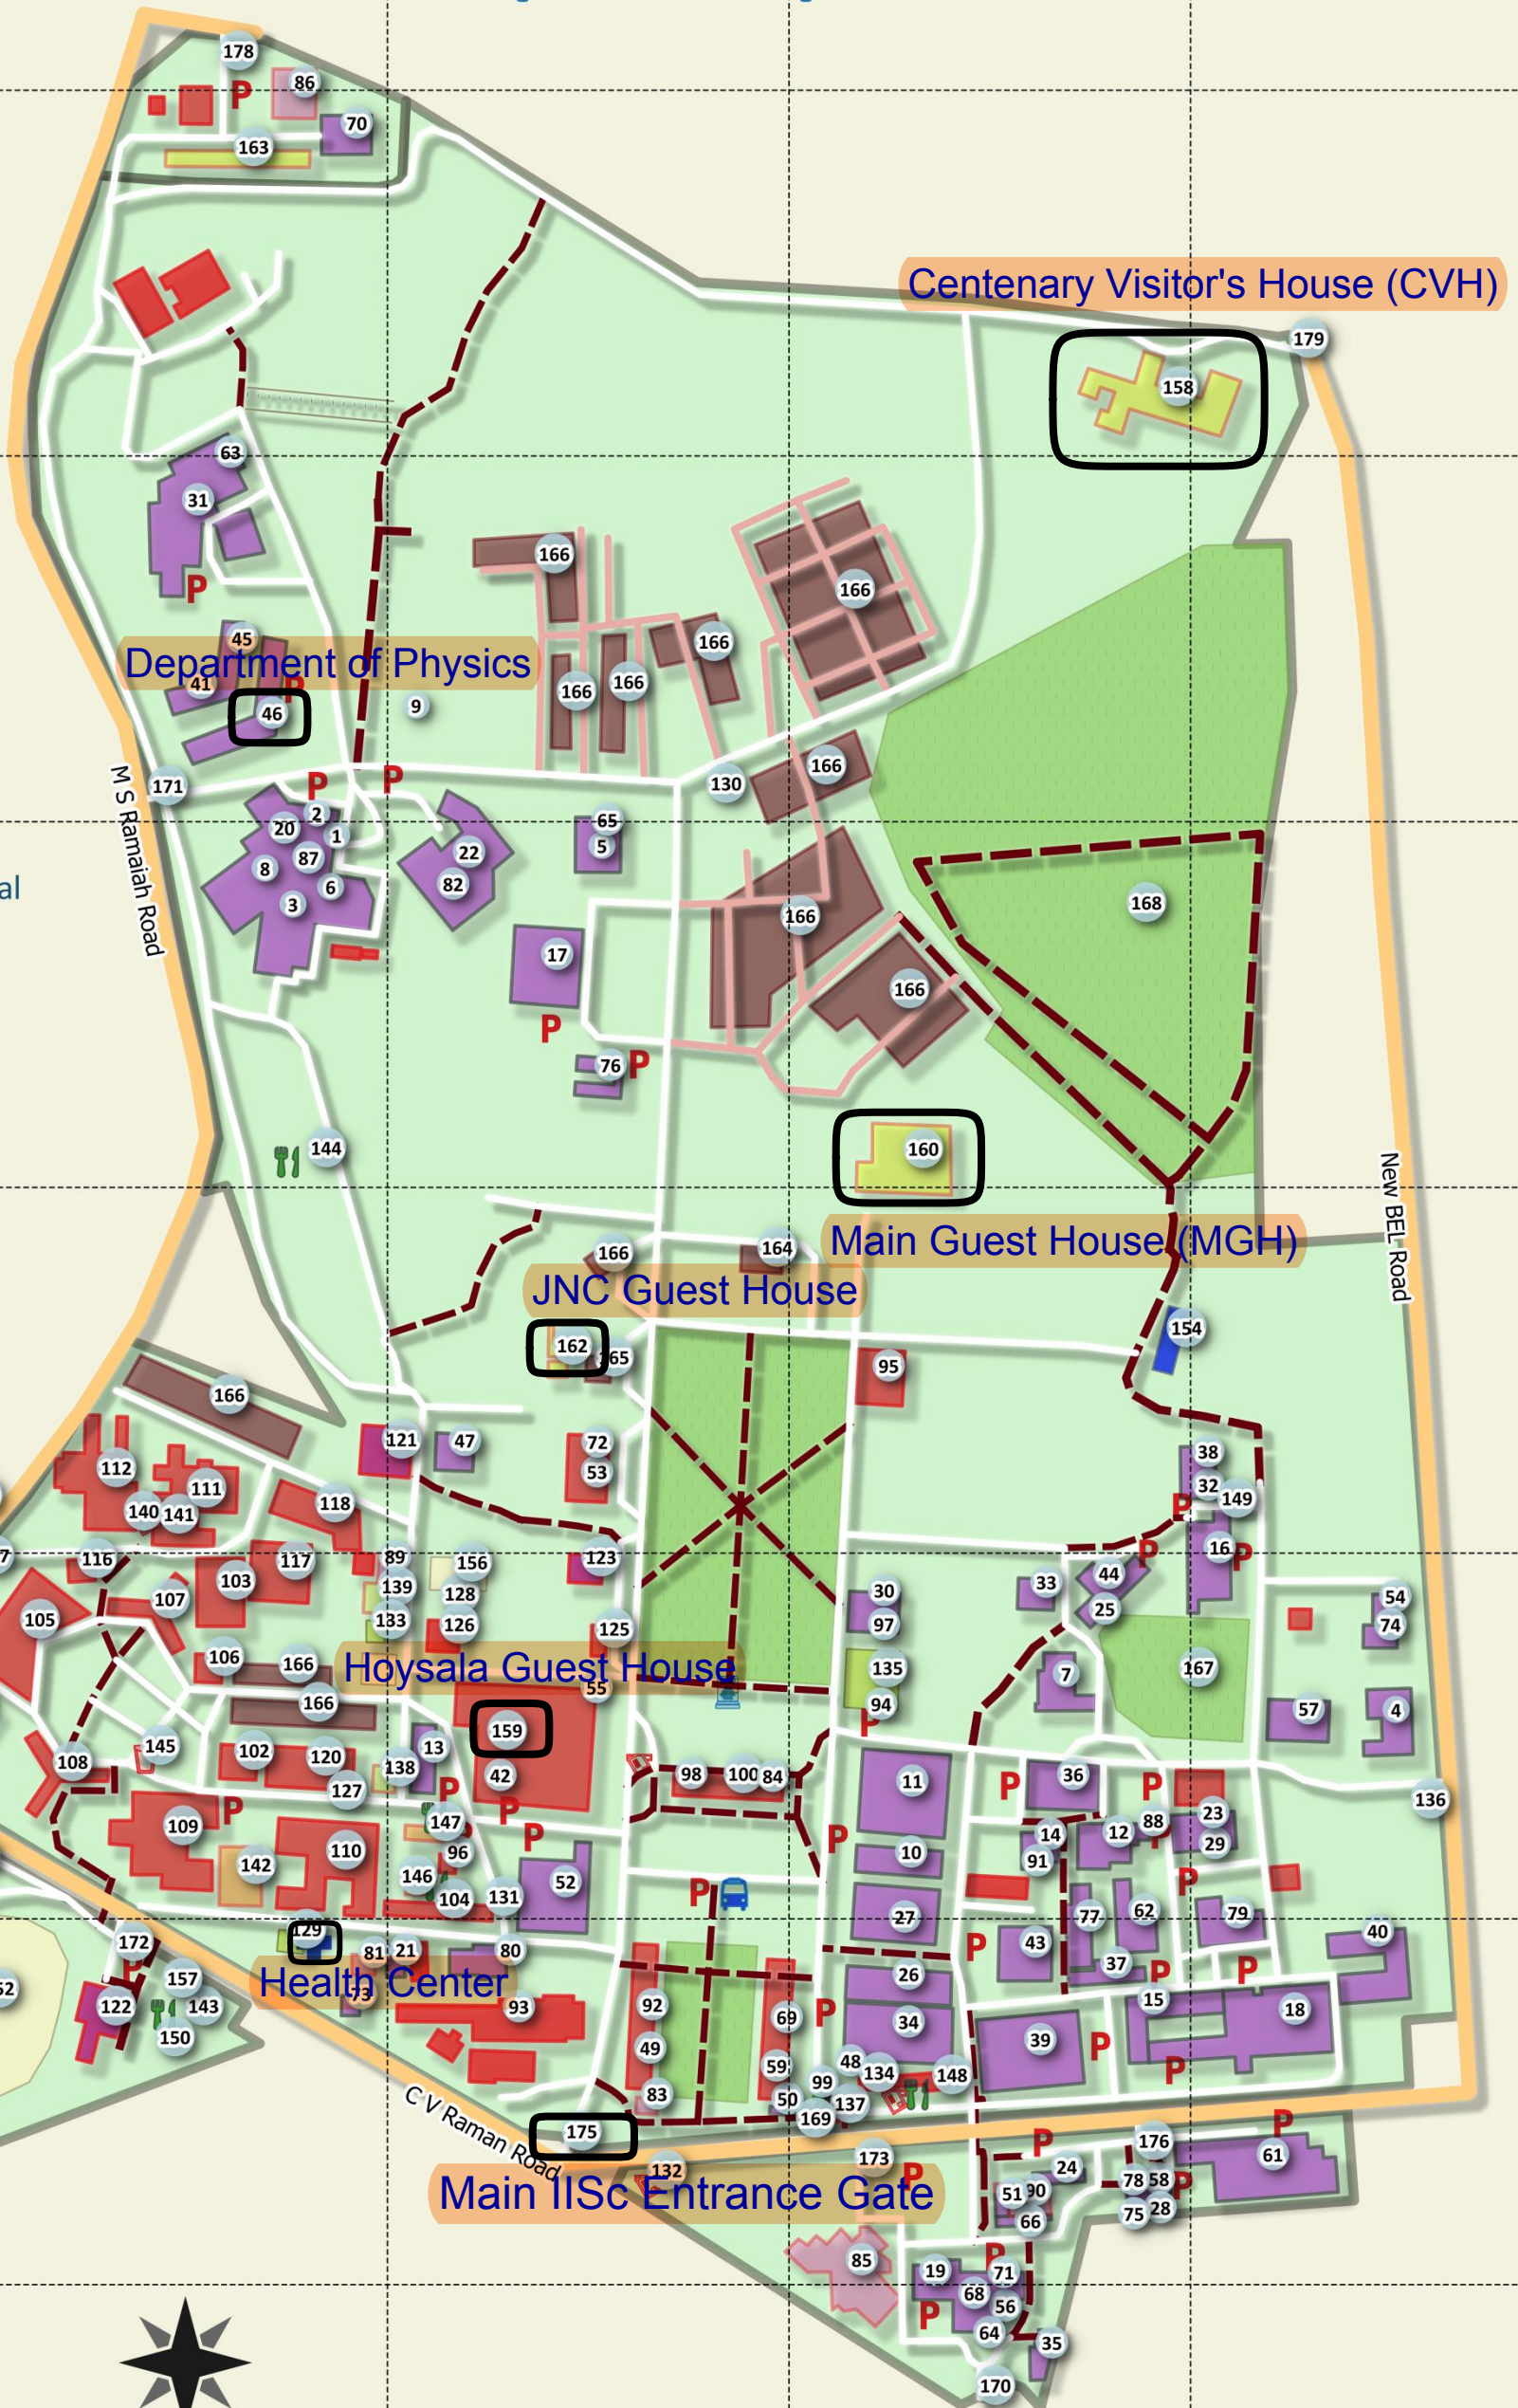

Indian Institute of Science (IISc) Campus Map

Legend

- ATM
- Parking
- Post box
- Restaurant/Cafe
- Statue
- Bus Stop
- Health Centre
- Juice Centre
- Airstrip
- Arterial
- Residential
- Major Streets
- Walkways
- Academic
- Activities
- Amenities and Medical
- Auditorium and Halls
- Bank and ATM
- Food
- Guest House
- Non-academic
- Residential
- Play ground
- Swimming Pool
- Green Cover
- Boundary

0 100 200 300 400 500 m